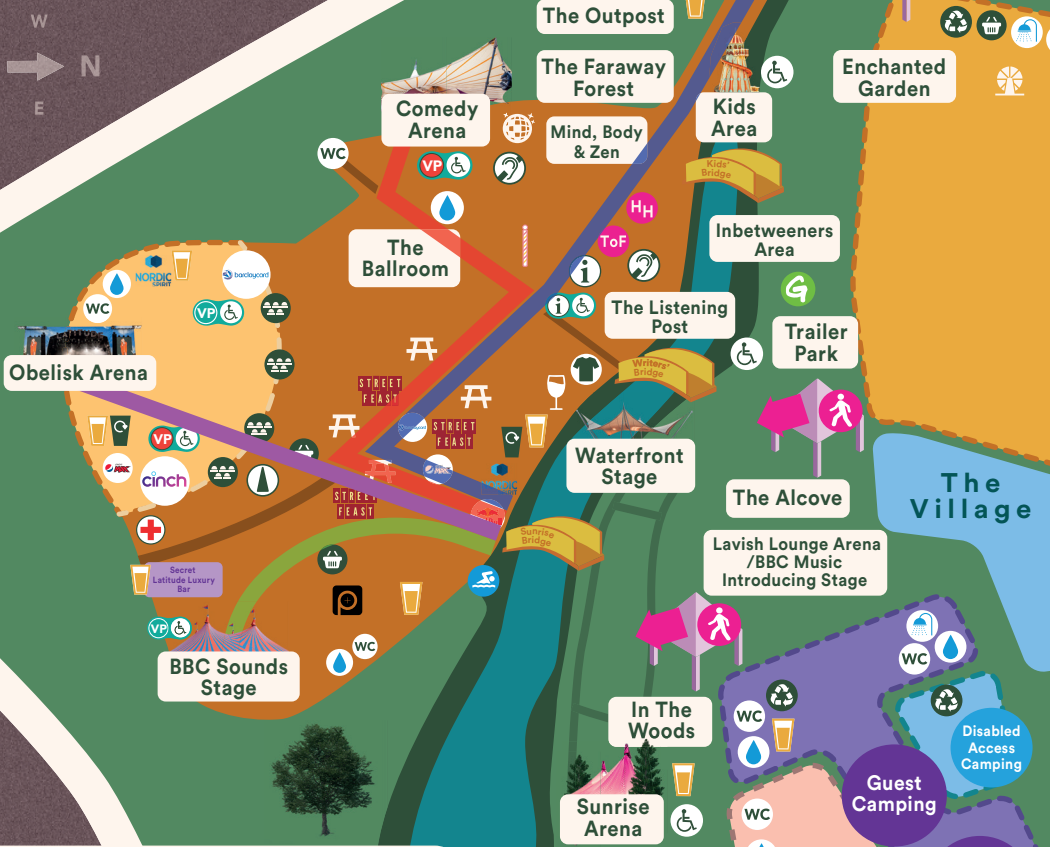

LATITUDE

- Bar
- Cup, Bottle & Can Refund Point
- Camp Greenpeace
- Disco Shed
- Disabled Access Information Tent
- Disabled Access Viewing Platform With Disabled Access Toilets
- Disabled Access Viewing Platform - B (BSL) With Disabled Access Toilets
- Disabled Access Toilets
- Hearing Loops
- First Aid
- Funfair Rides
- Grandstand Seating
- Information & Meeting Point
- Lake Swimming
- Maypole
- Market Traders
- Merchandise
- Obelisk Stone
- Seating
- Showers
- WC Toilets
- Tuck Shop
- Recycling Point
- Water Point
- Way Into Arena
- Way Into Campsites
- Hot House
- Theatre Of Food
- Wine Bar
- Barclaycard Lookout
- Barclaycard - Food Offers
- cinch Faff-free Viewing Platform
- Pepsi Max Soft Drink Outlets
- Picture Me Exhibition
- Red Bull
- Street Feast

Disabled Access Distances

SUNRISE BRIDGE	→	BBC MUSIC STAGE	410M
SUNRISE BRIDGE	→	OBELISK ARENA	365M
SUNRISE BRIDGE	→	COMEDY ARENA	215M
SUNRISE BRIDGE	→	THEATRE ARENA	260M